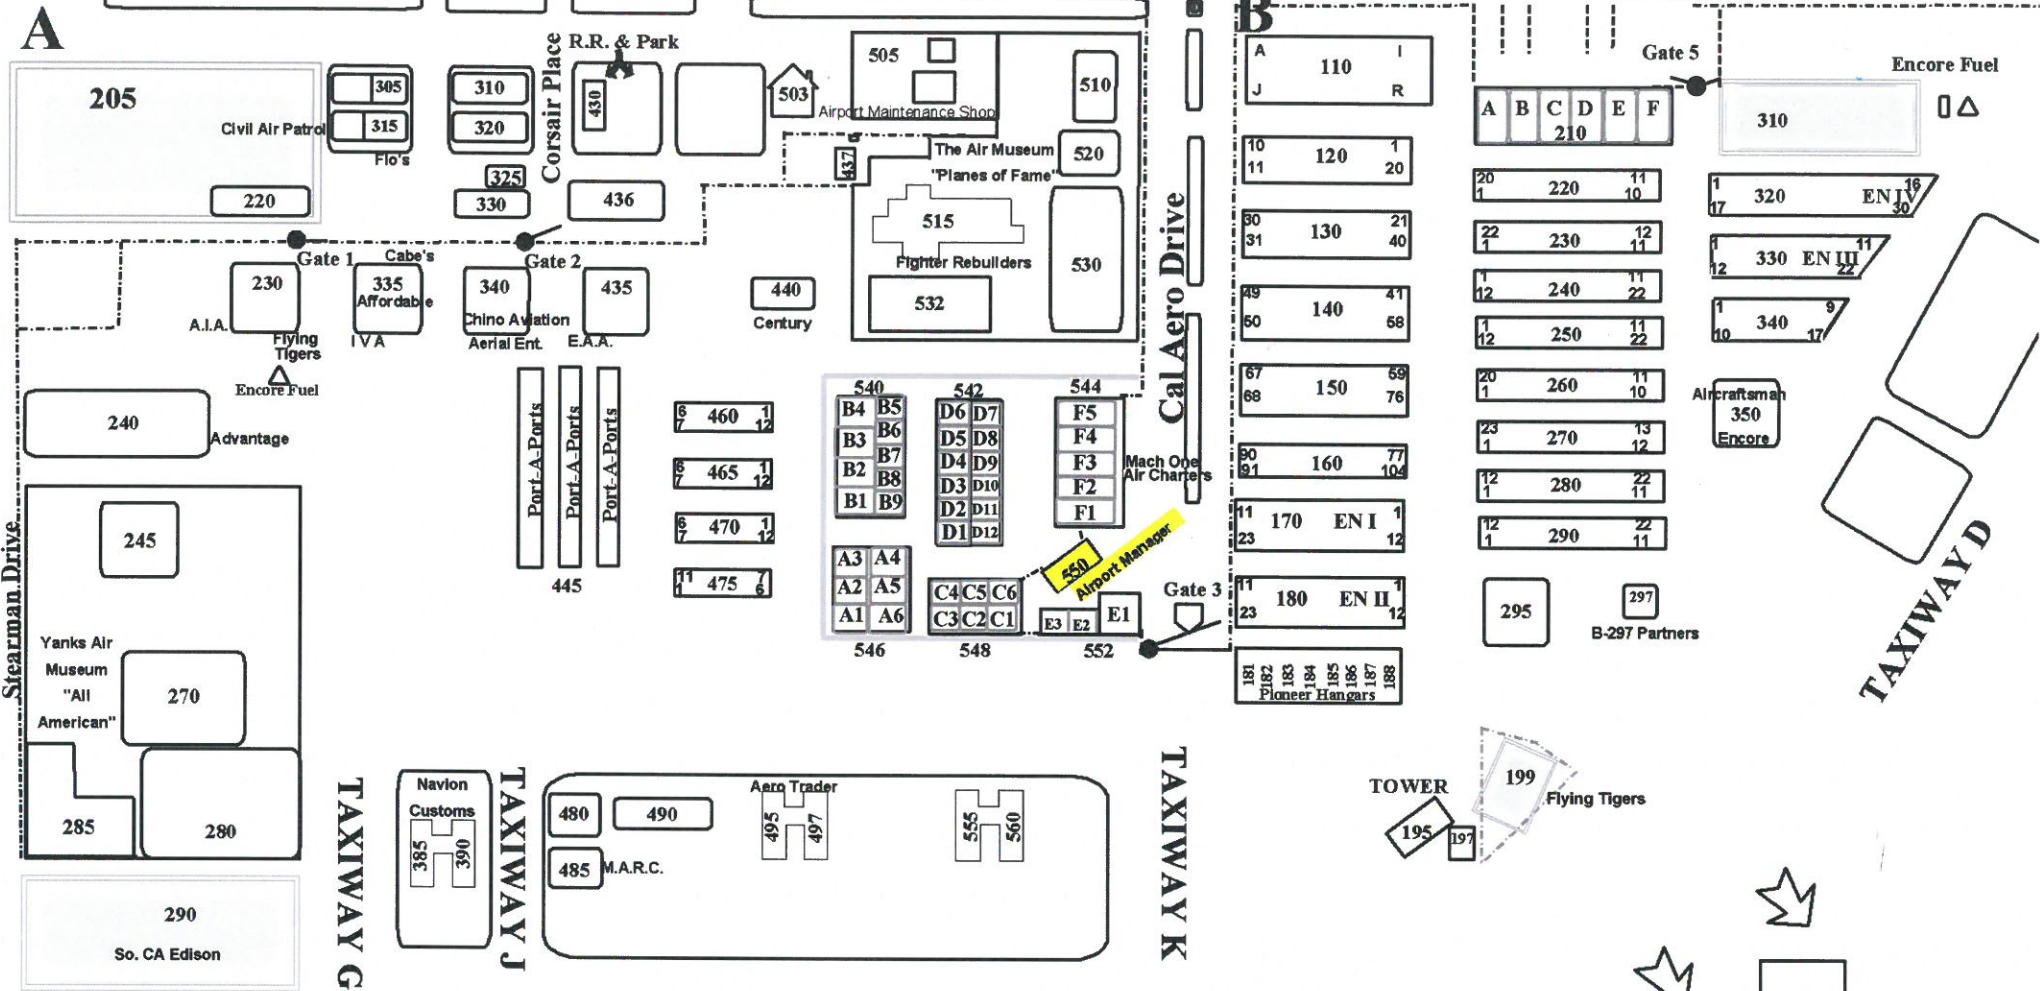

Chino Airport Map

← To Euclid Ave.

Merrill Avenue

Merrill Avenue

-  Fuel Pit
-  Fence
-  Access Gate
-  Flag Pole
- EN Eagle Nest
- SWAD Southwest Airport Development
- C.V.I.F.D. Chino Valley Independent Fire District

MAP NOT TO SCALE

North